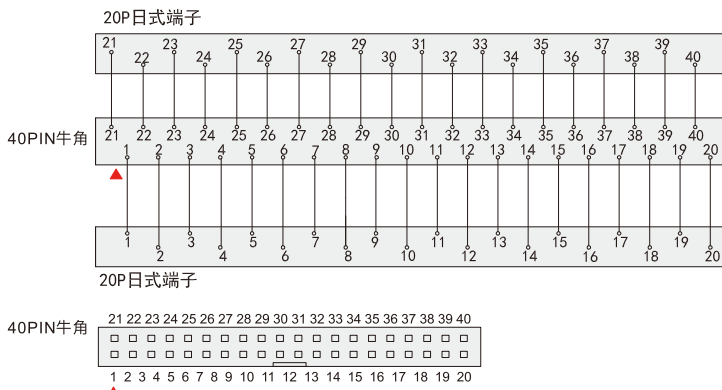

MTD010

MTD020

MTD034

MTD040

日式通用端子台

·PLC型号

	MTD010/KEYENCE	MTD010/Panasonic					
MTD010	KV-B16XA/XC KV Series of small PLC	FPO-C16T/C16CT FPO-C16P/C16CP FPO-C32T/C32CT/T 32CT FPO-C32P/C32CP/ T32CP	FPO-E16T/P FPO-E32T/P FPO-E8X FPO-E16X FPΣ-C28 FPΣ-C32	FPO-C16T/C16CT FPO-C16P/C16CP FPO-C32T/C32CT/ T32CT FPO-C32P/C32CP/ T32CP	FP0-E16T/P FP0-E32T/P FP0-E8YT FP0-E16YT FPΣ-C32		
	MTD020/OMRON	MTD020/MITSUBISHI					FPΣ-C28
MTD020	CJ1W-MD232 CJ1W-MD233	FX1NC-16MT FX1NC-32MT FX2NC-16MT	FX2NC-32MT FX3UC-32MT FX2NG-16EX	FX2NC-16EX-C FX2NC-16EXL-C FX2NC-16EYT	FX2NC-17EYT-C FX2N-10PG FX2N-10GM FX2N-20GM		
	MTD034/KEYENCE	MTD040/Yokogawa	MTD040/Siemens	MTD040/MITSUBISHI			
MTD034	KV-C32XA/C KV-C64XA/C KV-C32TA/C KV-C64TA/C	XF3WD64-3N F3WD32-3F F3WD64-3F	40P Plug with a full range	Qx41 QX41-S1 QX42 QX42-S1	Qx71 QX72 QY41P OY42P	Qy71 QH42P QD70P4 QD70P	QD70D QD75M
	MTD040/KEYENCE	MTD040/Panasonic		MTD040/OMRON			
MTD040	KV-1000 KV-3000 KV-5000 KV-H20S KV-H40S	FPG-XY64D2T/P FP2-C1D FP2-X32D2 FP2-X64D2 FP2-X32T/P FP2-Y64T/P FP2-XY64D2T FP2-XY64D7T	FP2-XY64D2P FP2-XY64D7P FP2-PP21 FP2-PP22 FP2-PP41 FP2-PP42 FP2-HSCT FP2-PXYT	CJ1W-ID231 CJ1W-ID261 CJ1W-MD261 CJ1W-ID232 CJ1W-ID262 CJ1W-MD263	CJ1W-MD563 CJ1W-OD231 CJ1W-OD261 CJ1W-MD261 CJ1W-OD232 CJ1W-OD233	C11W-OD262 C11W-OD263 CJ1W-MD263 CJ1W-MD563 CJ1W-CPU21 CJ1W-CPU22 CJ1W-CPU23	